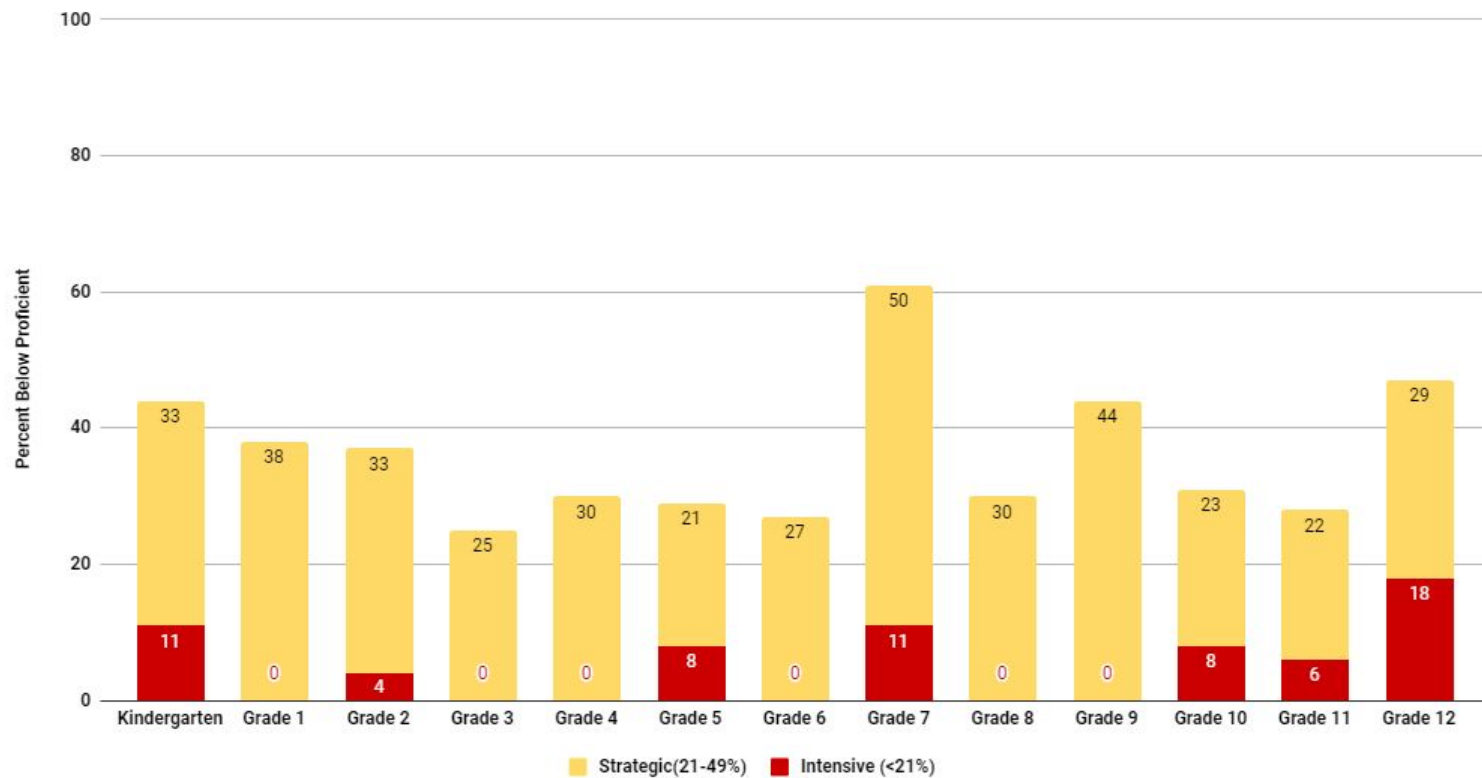

2018 Fall Math MAP Data