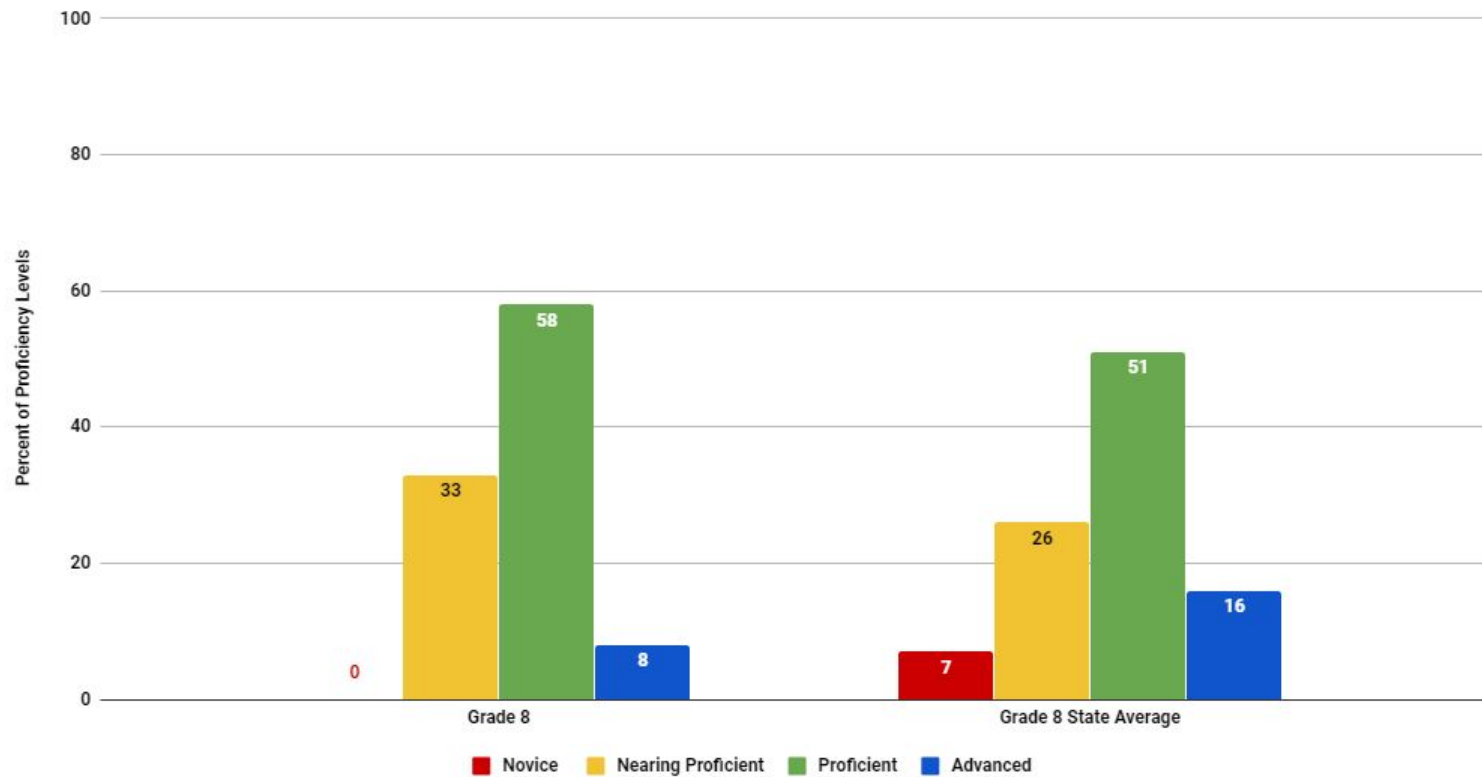

2017-2018 8th Grade CRT Science Data