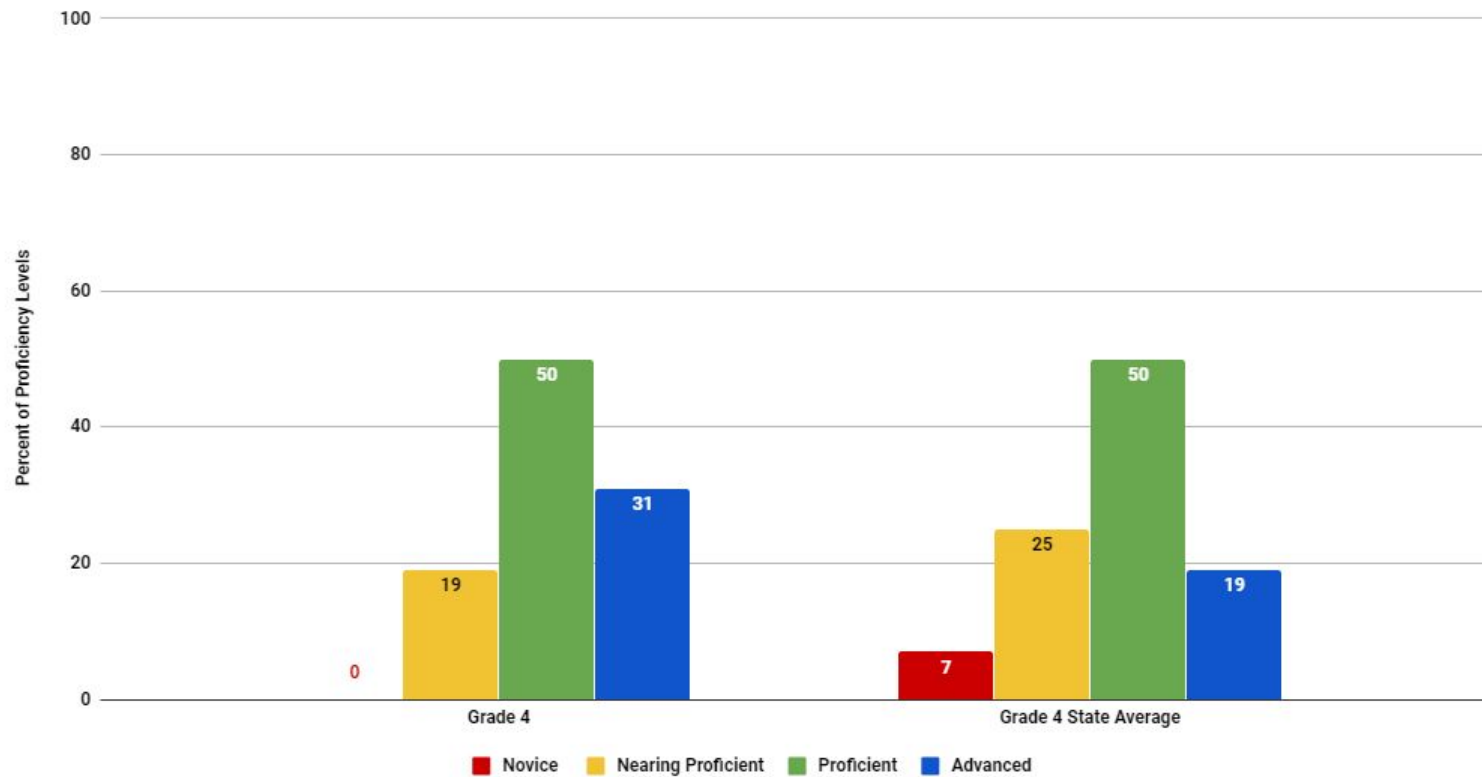

2017-2018 4th Grade CRT Science Data